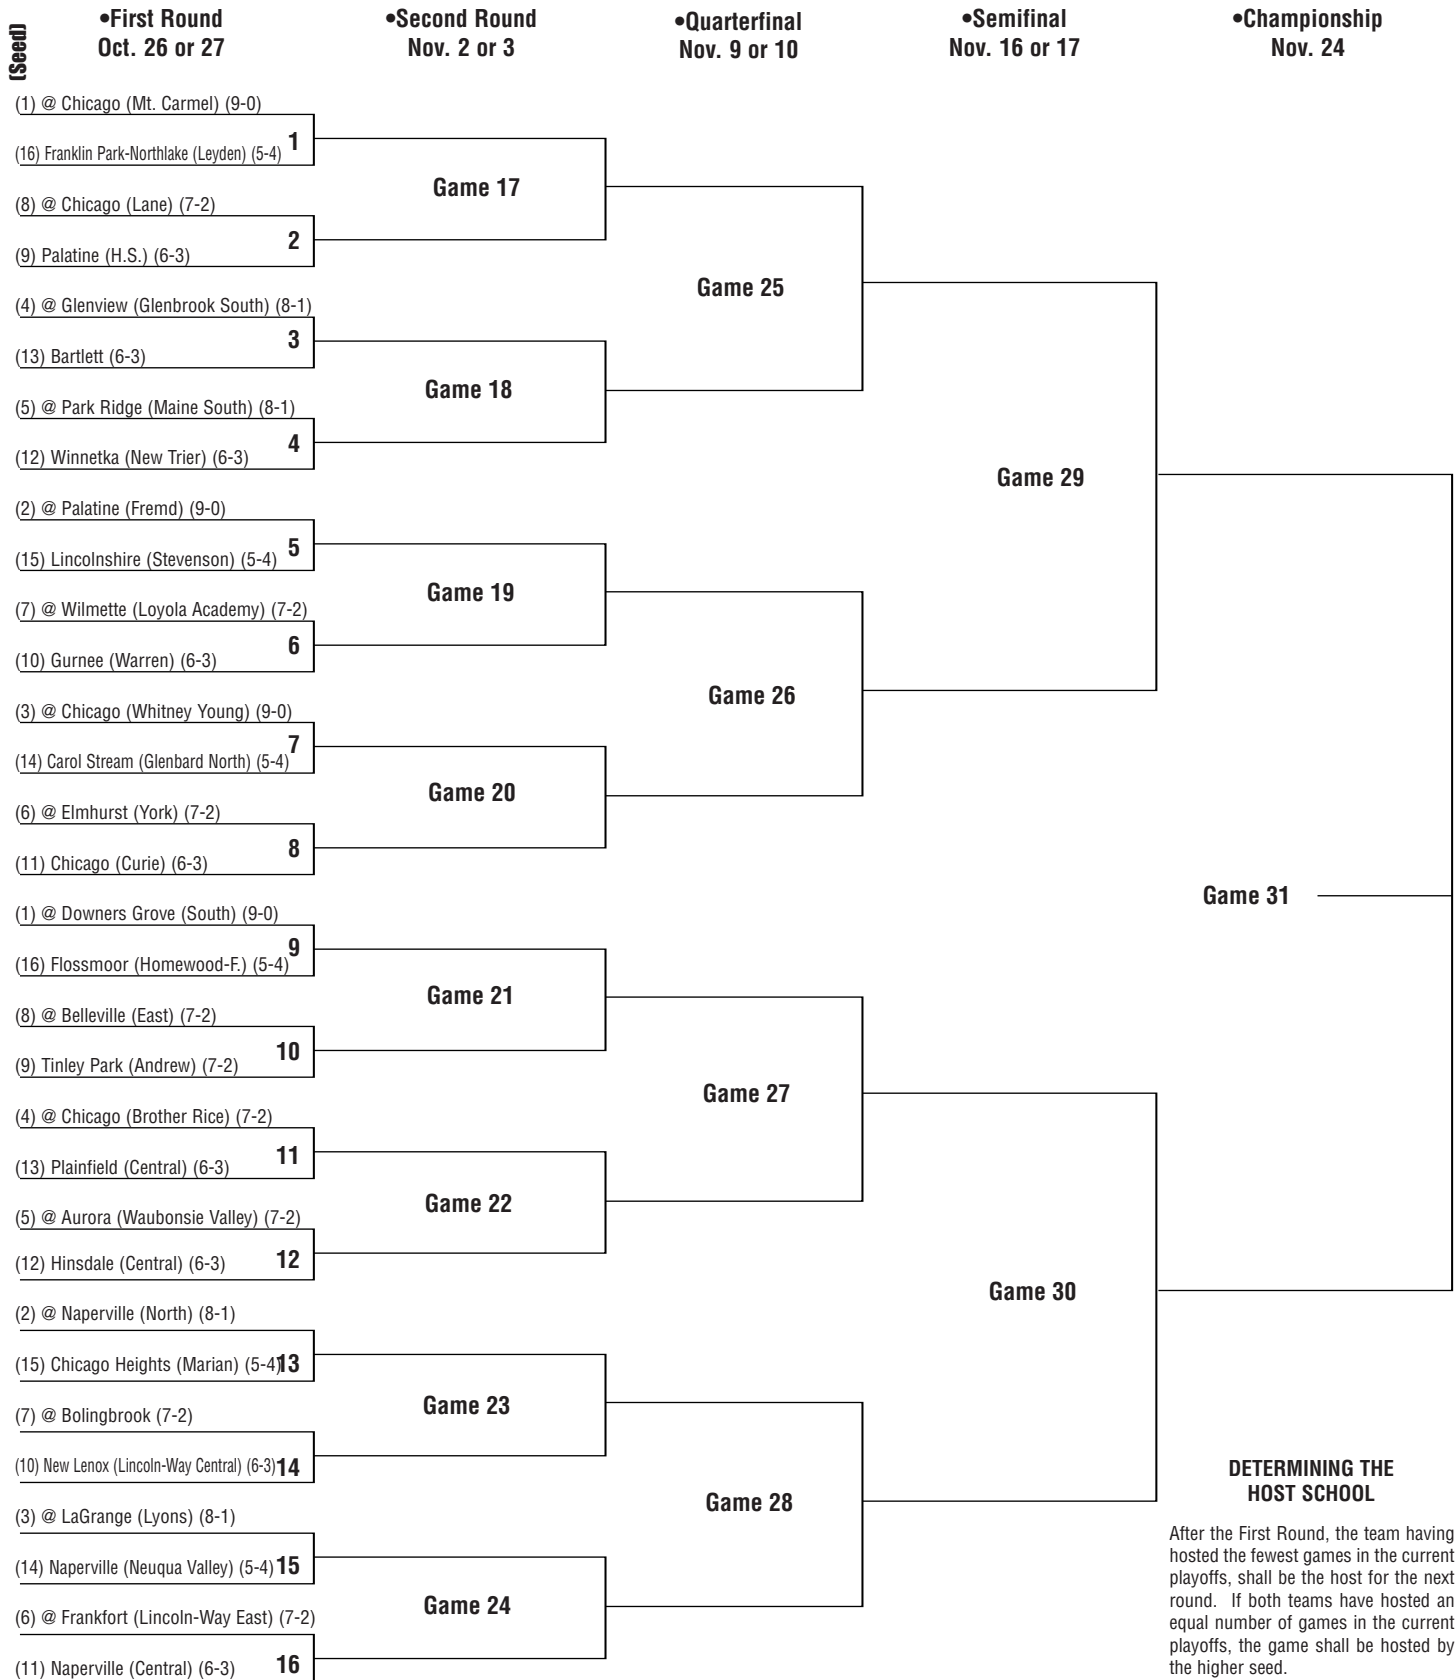

### DETERMINING THE HOST SCHOOL

After the First Round, the team having hosted the fewest games in the current playoffs, shall be the host for the next round. If both teams have hosted an equal number of games in the current playoffs, the game shall be hosted by the higher seed.